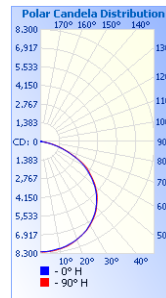

CRI > 80

Color Temperature (CCT) 4000K / 5000K

L70 > 60,000 Hours

Rated Lifespan > 100,000 Hours

DIMENSIONS

PHOTOMETRICS

MHTL-HB-PRM-150E-5K-U

Luminaire Output: 21,241 lumens, 150.9 Watts

Distance (ft)	Illuminance at a Distance	
	Center Beam fc	Beam Width
5.0R	328 fc	15.4 ft x 15.6 ft
10.0R	82.0 fc	30.7 ft x 31.1 ft
15.0R	36.4 fc	46.1 ft x 46.7 ft
20.0R	20.5 fc	61.4 ft x 62.3 ft
25.0R	13.1 fc	76.8 ft x 77.8 ft
30.0R	9.11 fc	92.1 ft x 93.4 ft

■ Vert. Spread: 113.8°
■ Horiz. Spread: 114.6°

FIXTURE PERFORMANCE

Model	Power	CCT	Lumen	Dimensions (inch)
MHTL-HB-PRM-100E-5K-U	100W	5000K	14,000 lm	Dia. 10.4" x Height 7.1"
MHTL-HB-PRM-125E-5K-U	125W	5000K	17,500 lm	Dia. 10.4" x Height 7.1"
MHTL-HB-PRM-150E-5K-U	150W	5000K	21,000 lm	Dia. 10.4" x Height 7.1"
MHTL-HB-PRM-200E-5K-U	200W	5000K	28,000 lm	Dia. 12.8" x Height 7.3"
MHTL-HB-PRM-240E-5K-U	240W	5000K	33,600 lm	Dia. 12.8" x Height 7.3"