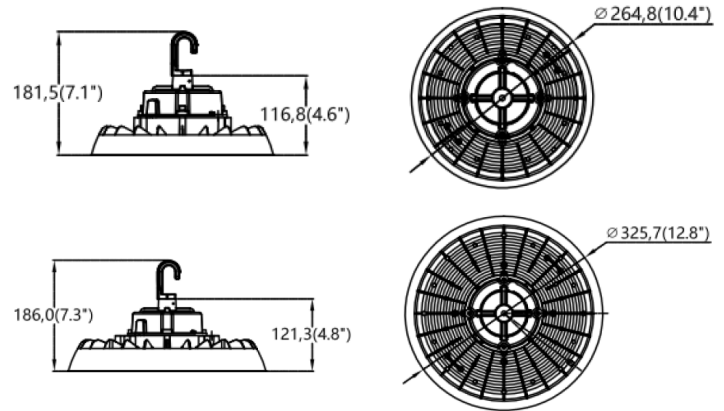

DIMENSIONS

PHOTOMETRICS

MHTL-HB-PRM-150E-5K-U

Luminaire Output: 21,241 lumens, 150.9 Watts

Distance (ft)	Illuminance at a Distance	
	Center Beam fc	Beam Width
5.0R	328 fc	15.4 ft x 15.6 ft
10.0R	82.0 fc	30.7 ft x 31.1 ft
15.0R	36.4 fc	46.1 ft x 46.7 ft
20.0R	20.5 fc	61.4 ft x 62.3 ft
25.0R	13.1 fc	76.8 ft x 77.8 ft
30.0R	9.11 fc	92.1 ft x 93.4 ft

■ Vert. Spread: 113.8°
■ Horiz. Spread: 114.6°

FIXTURE PERFORMANCE

Model	Power	CCT	Lumen	Dimensions (inch)
MHTL-HB-PRM-100E-5K-U	100W	5000K	14,000 lm	Dia. 10.4" x Height 7.1"
MHTL-HB-PRM-125E-5K-U	125W	5000K	17,500 lm	Dia. 10.4" x Height 7.1"
MHTL-HB-PRM-150E-5K-U	150W	5000K	21,000 lm	Dia. 10.4" x Height 7.1"
MHTL-HB-PRM-200E-5K-U	200W	5000K	28,000 lm	Dia. 12.8" x Height 7.3"
MHTL-HB-PRM-240E-5K-U	240W	5000K	33,600 lm	Dia. 12.8" x Height 7.3"

ORDERING INFO: Sample Code - MHTL-HB-PRM-150E-5K-U-OCC

Series	Wattage	Color Temperature	Input Voltage	Mounting	Options
MHTL-HB-PRM					
MHTL-HB-PRM	100 125 150 200 240	4K - 4000K 5K - 5000K	U - 120-277V 480 - 277-480V	(Blank) - Hook Mount 1/2PM - 1/2" Pendant Mount 3/4PM - 3/4" Pendant Mount	(Blank) - Standard in Black OCC - Microwave Occupancy Sensor